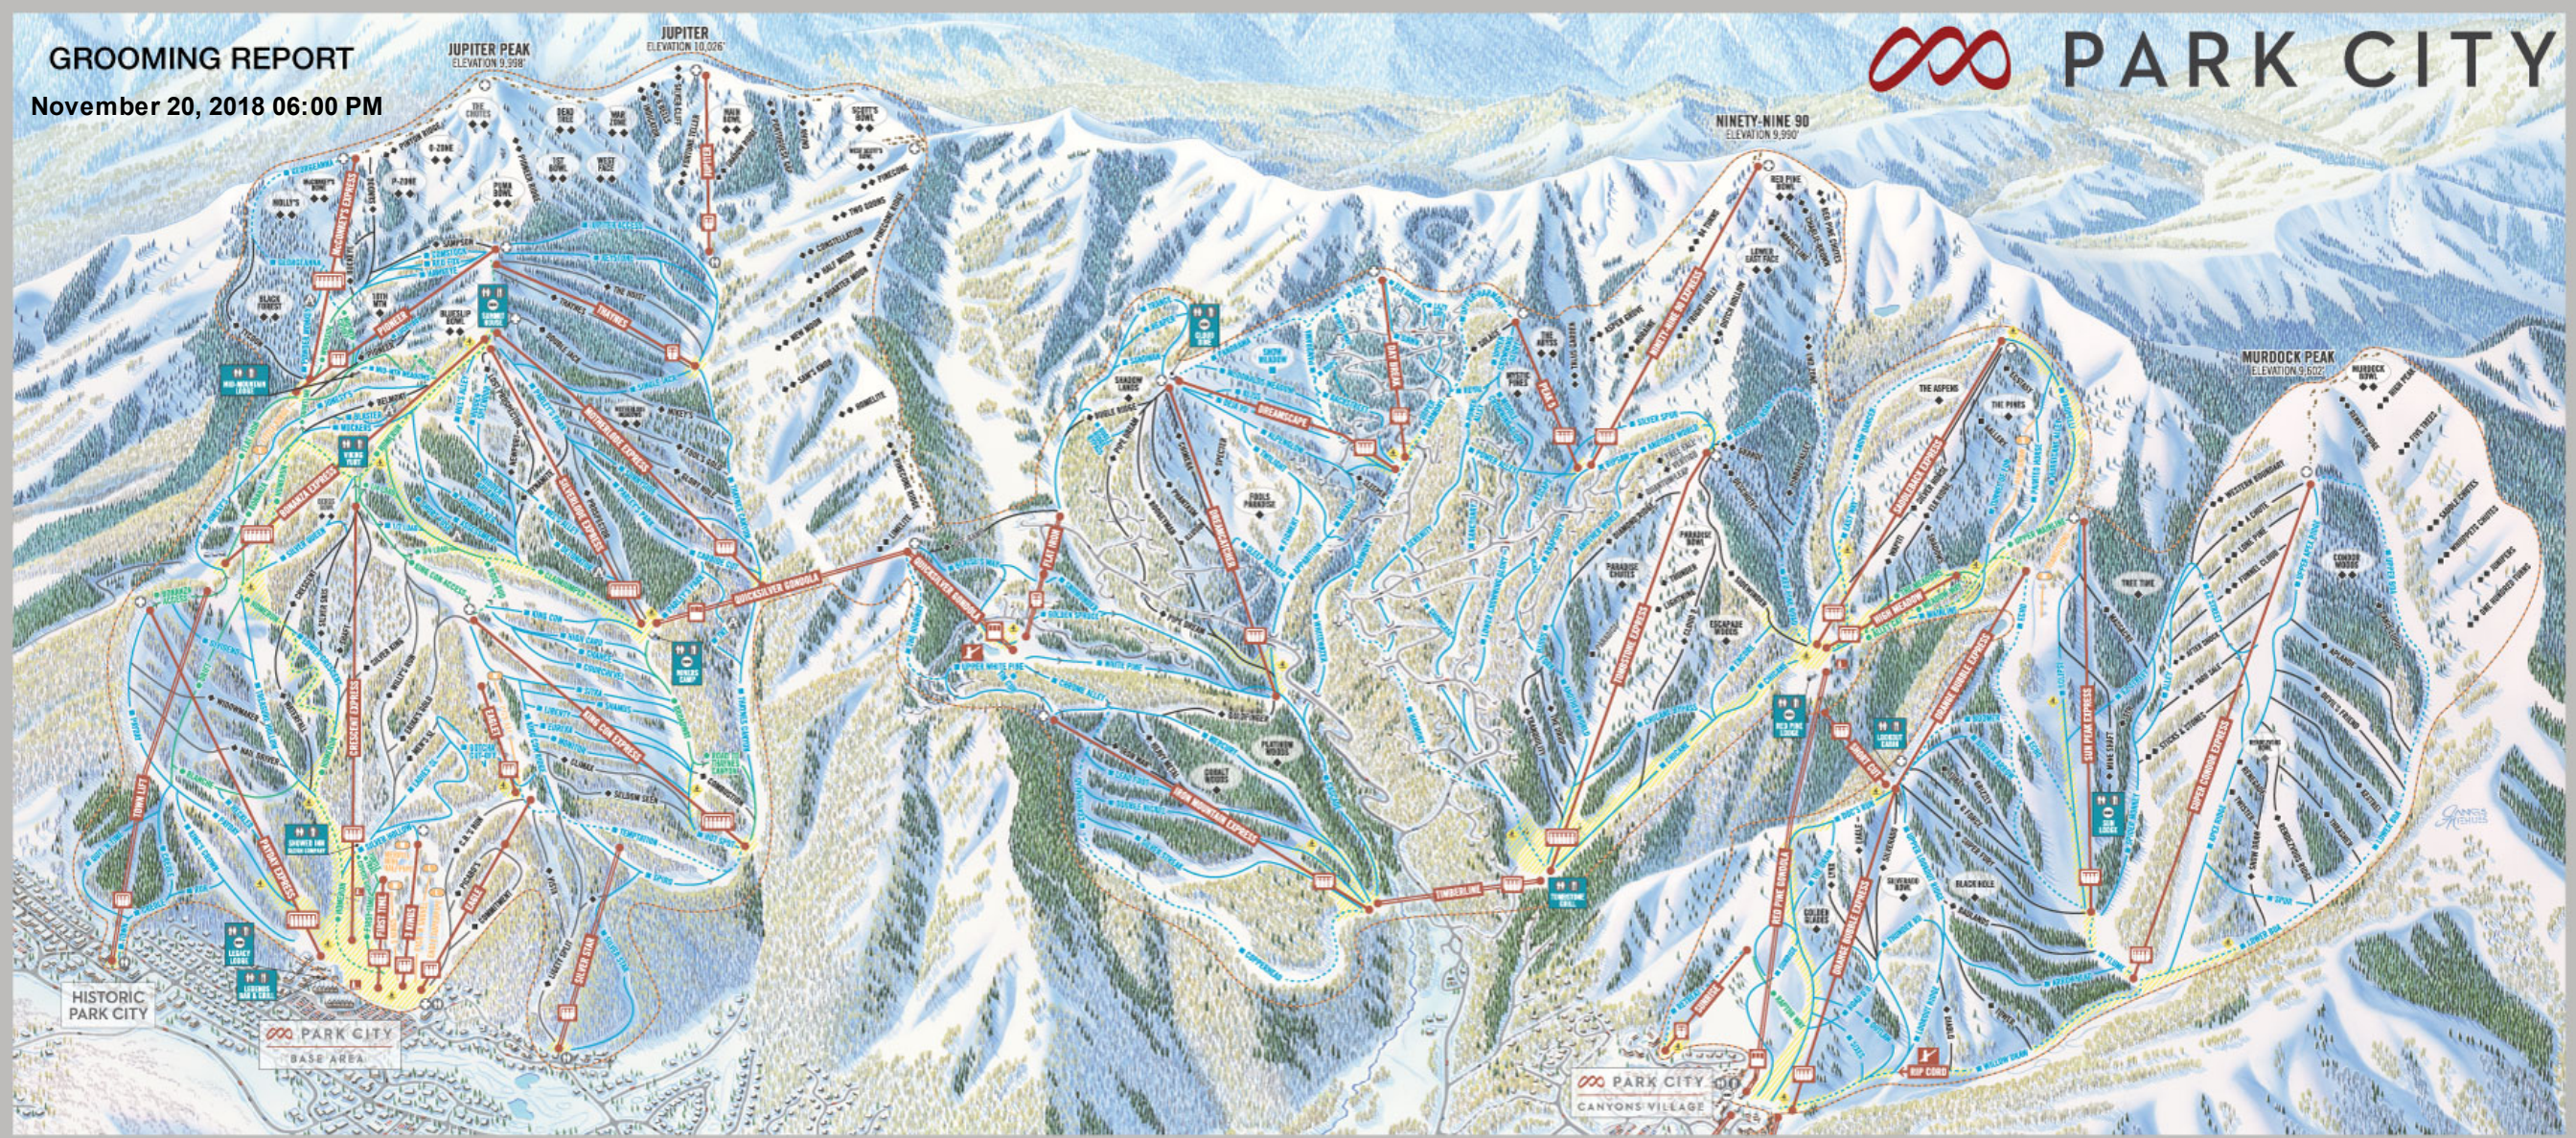

GROOMING REPORT

November 20, 2018 06:00 PM

GROOMED TRAILS

TERRAIN PARKS

Official Vehicle

Official Soft Drink

Official Communications Partner

Official Card

Official Uniform

Official Snack

Official Suncare

Official Coffee

Official Rental Car

Official Camera