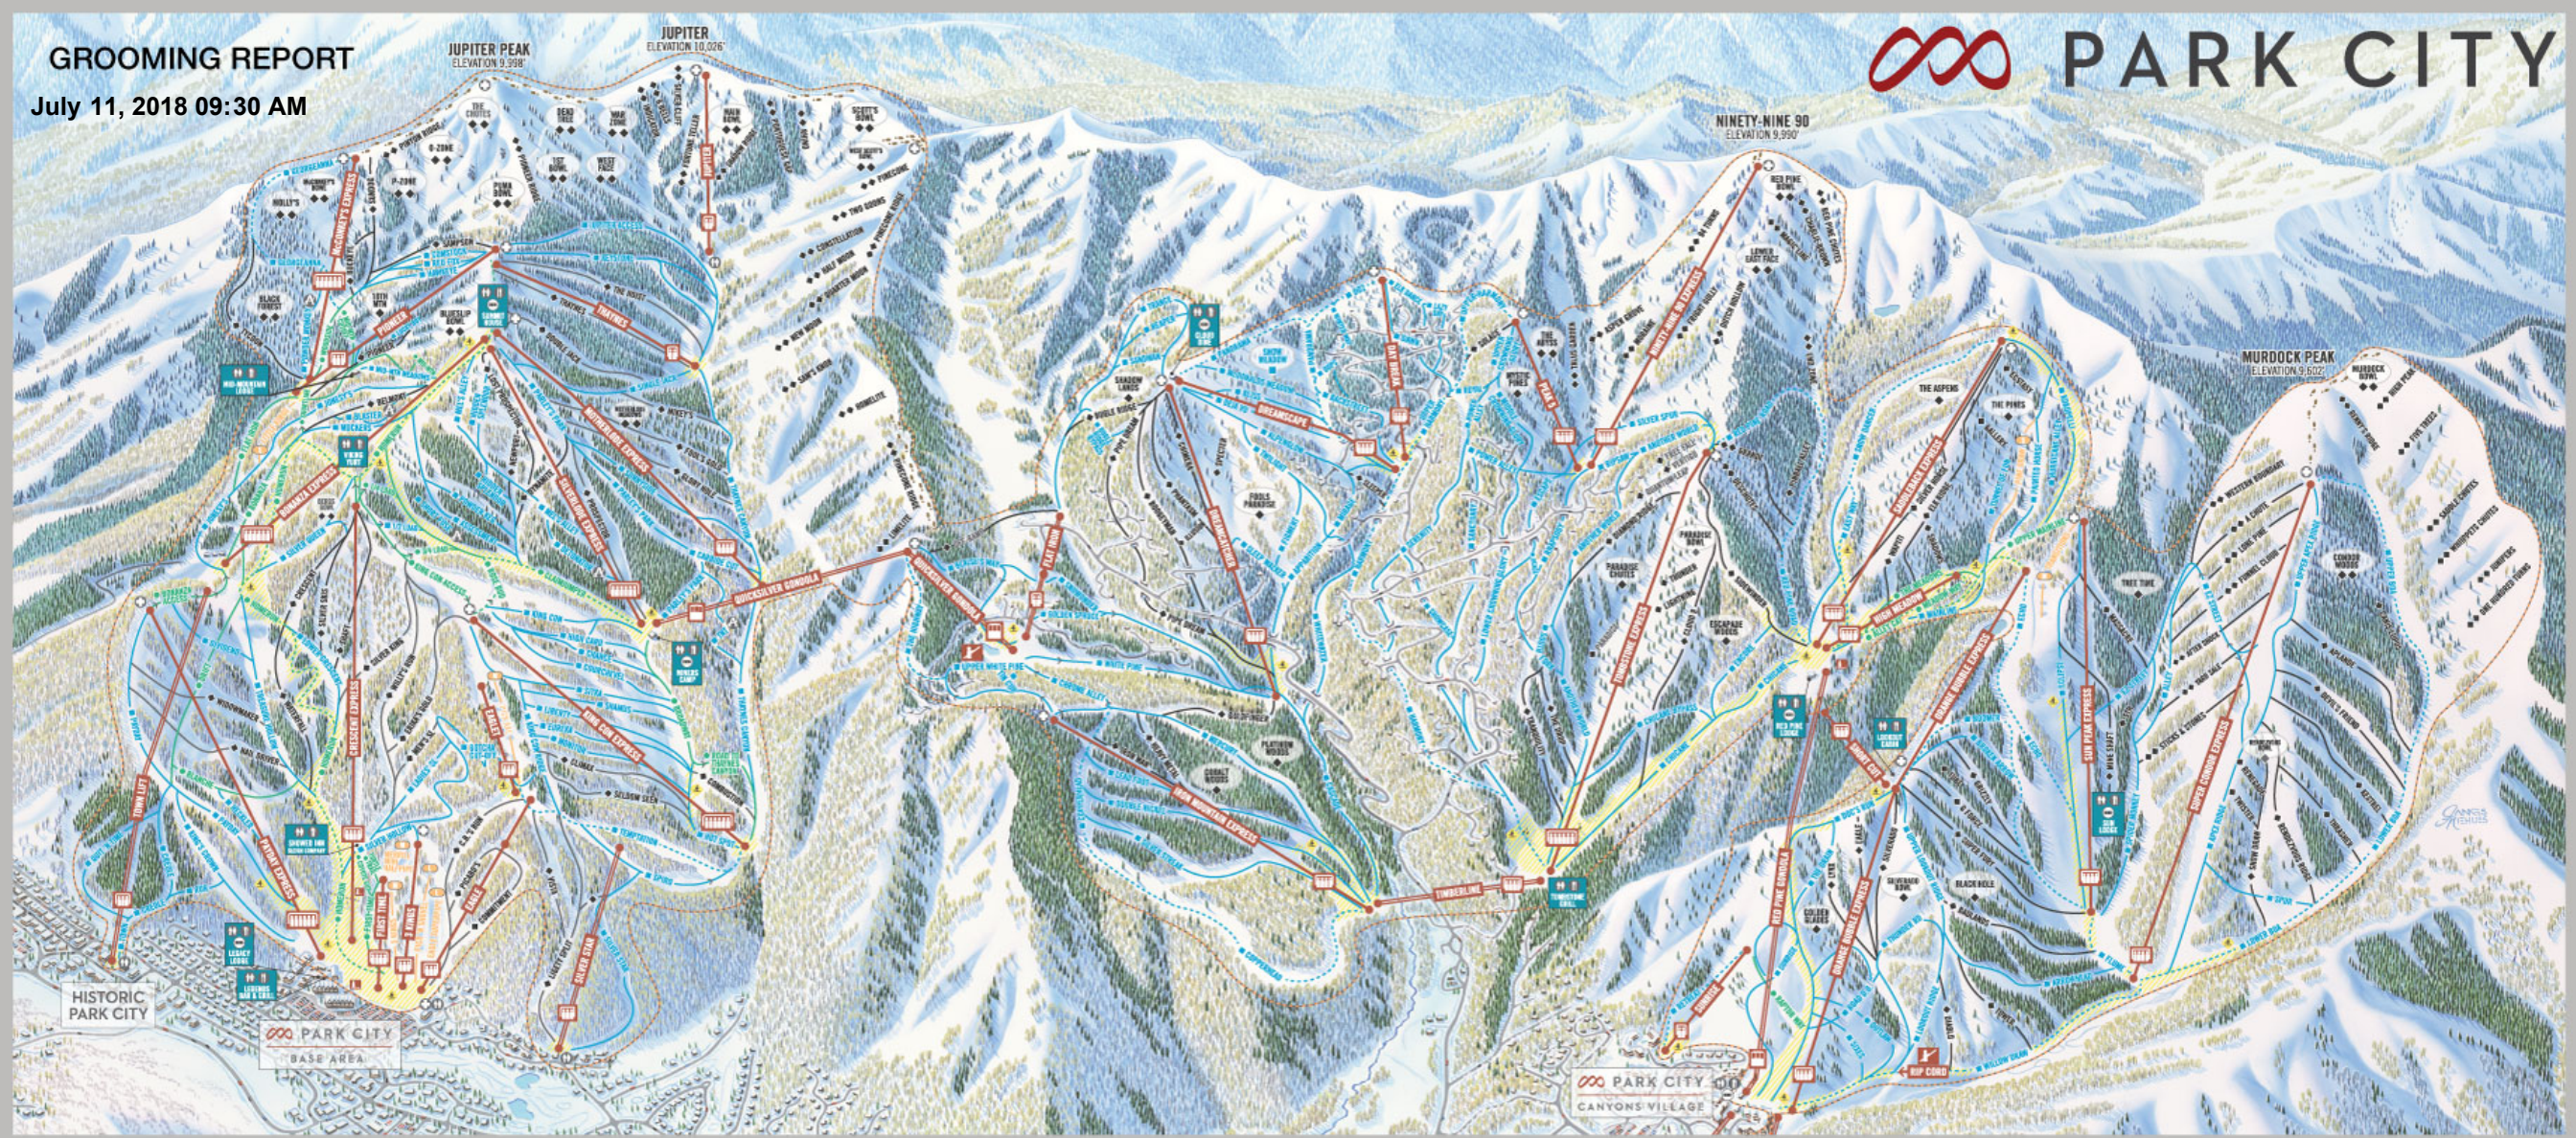

GROOMING REPORT

July 11, 2018 09:30 AM

GROOMED TRAILS

TERRAIN PARKS

Official Vehicle

Official Soft Drink

Official Communications Partner

Official Card

Official Uniform

Official Snack

Official Suncare

Official Coffee

Official Rental Car

Official Camera