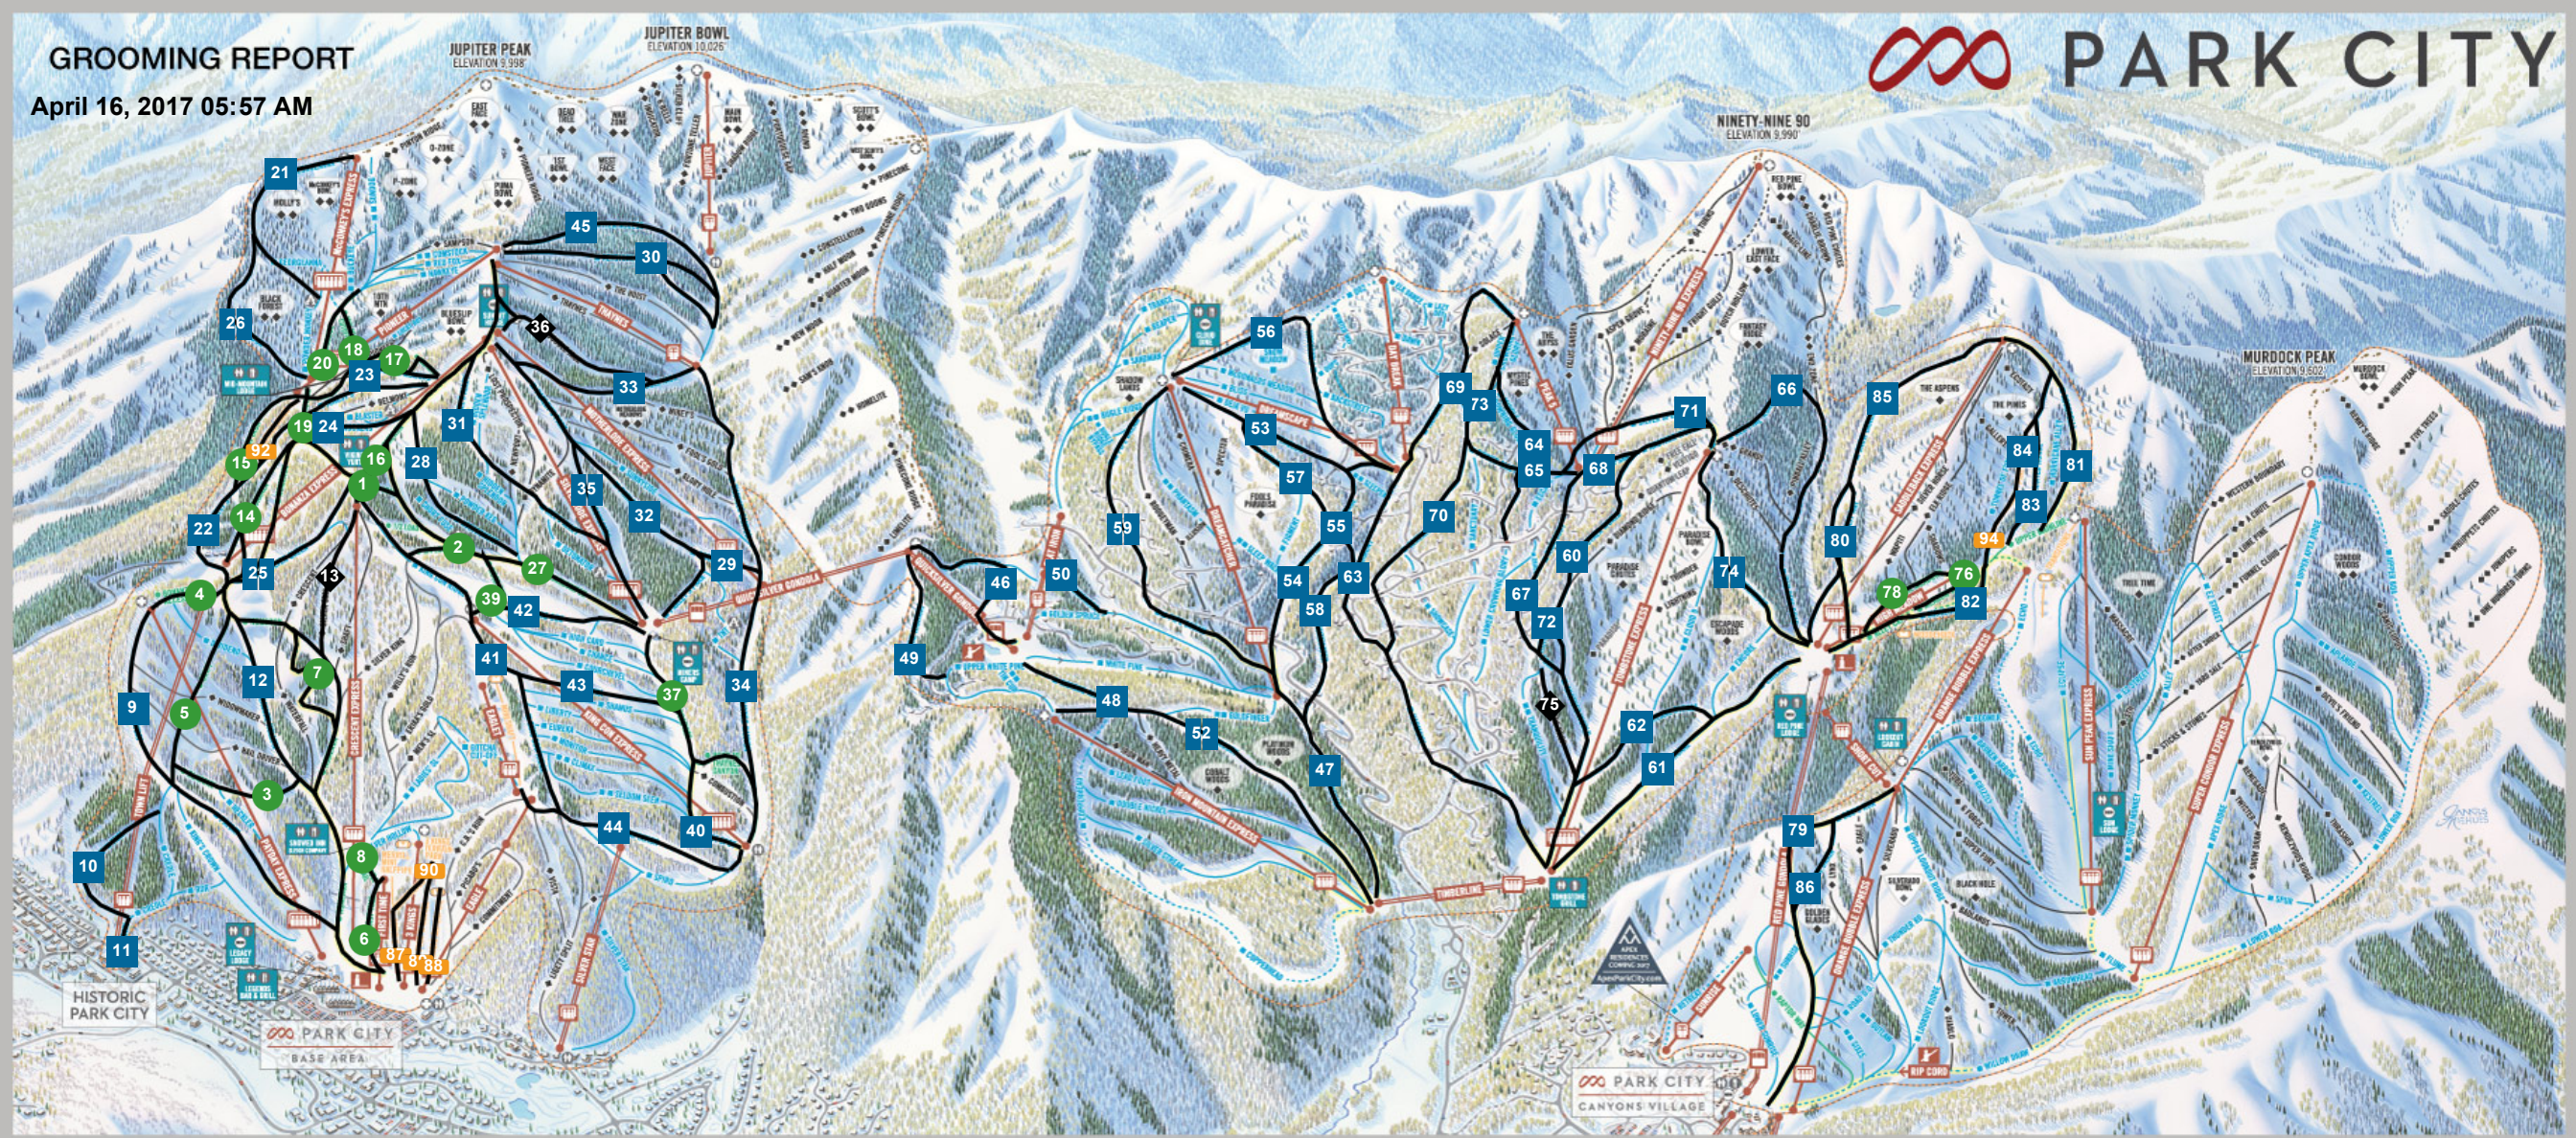

GROOMING REPORT

April 16, 2017 05:57 AM

GROOMED TRAILS

1 ● 1/4 Load	17 ● Mid-Mountain	33 ■ Single Jack	49 ■ Highway	65 ■ Power Alley	81 ■ Kokopelli
2 ● 3/4 Load	18 ● Mid-Mountain Cutoff	34 ■ Thayne's Canyon	50 ■ Snowwder	66 ■ Red Pine Road	82 ■ Mainline
3 ● Blanche	19 ● Short Line	35 ■ Prospector	51 ■ White Pine	67 ■ Rhapsody	83 ■ Painted Horse
4 ● Bonanza Access	20 ● Woodside	36 ◆ Double Jack	52 ■ Mercury	68 ■ Ripsaw	84 ■ Pine Draw
5 ● Drift	21 ■ Georgeanna	37 ● Broadway	53 ■ Alpenglow	69 ■ Royal	85 ■ Snow Dancer
6 ● First Time Run	22 ■ Jonesy's	38 ● Road to Thayne's Canyon	54 ■ Apparition	70 ■ Serenity	86 ■ The Drain
7 ● Homerun lower	23 ■ Mid-Mountain Meadows	39 ● Rosebud	55 ■ Mirage	71 ■ Silver Spur	
8 ● Turtle Trail	24 ■ Muckers	40 ● Hot Spot	56 ■ Panorama	72 ■ South Fork	
9 ■ PayDay Run	25 ■ Silver Queen	41 ■ King Con Ridge	57 ■ Twilight	73 ■ Upper Crowning Glory	
10 ■ Quit 'N Time	26 ■ Tycoon	42 ■ King Con Run	58 ■ White Water	74 ■ Sidewinder	
11 ■ Town Run	27 ● Claimjumper	43 ■ Sitka	59 ■ Pipe Dream	75 ◆ The Drop	
12 ■ Treasure Hollow	28 ■ Assessment	44 ■ Temptation	60 ■ Another World	76 ● Meadow Way	
13 ◆ Silver Skis	29 ■ Carbide Cut	45 ■ Jupiter Access	61 ■ Chicane	77 ● Sweet Pea	
14 ● Bonanza	30 ■ Keystone	46 ■ Blaise's Way	62 ■ Chicane Bypass	78 ● The Meadows	
15 ● Flat Iron	31 ■ Mel's Alley	47 ■ Cascade	63 ■ Harmony	79 ■ Doc's Run	
16 ● Homerun upper	32 ■ Parley's Park	48 ■ Chrome Alley	64 ■ Middle Crowning Glory	80 ■ Easy Way	

TERRAIN PARKS

- 87 ■ 3 Kings
- 88 ■ Eagle Superpipe
- 89 ■ Pick 'N Shovel
- 90 ■ Quicksilver
- 91 ■ Upper First Time
- 92 ■ Little Kings
- 93 ■ Mineshaft
- 94 ■ Pine Draw Park