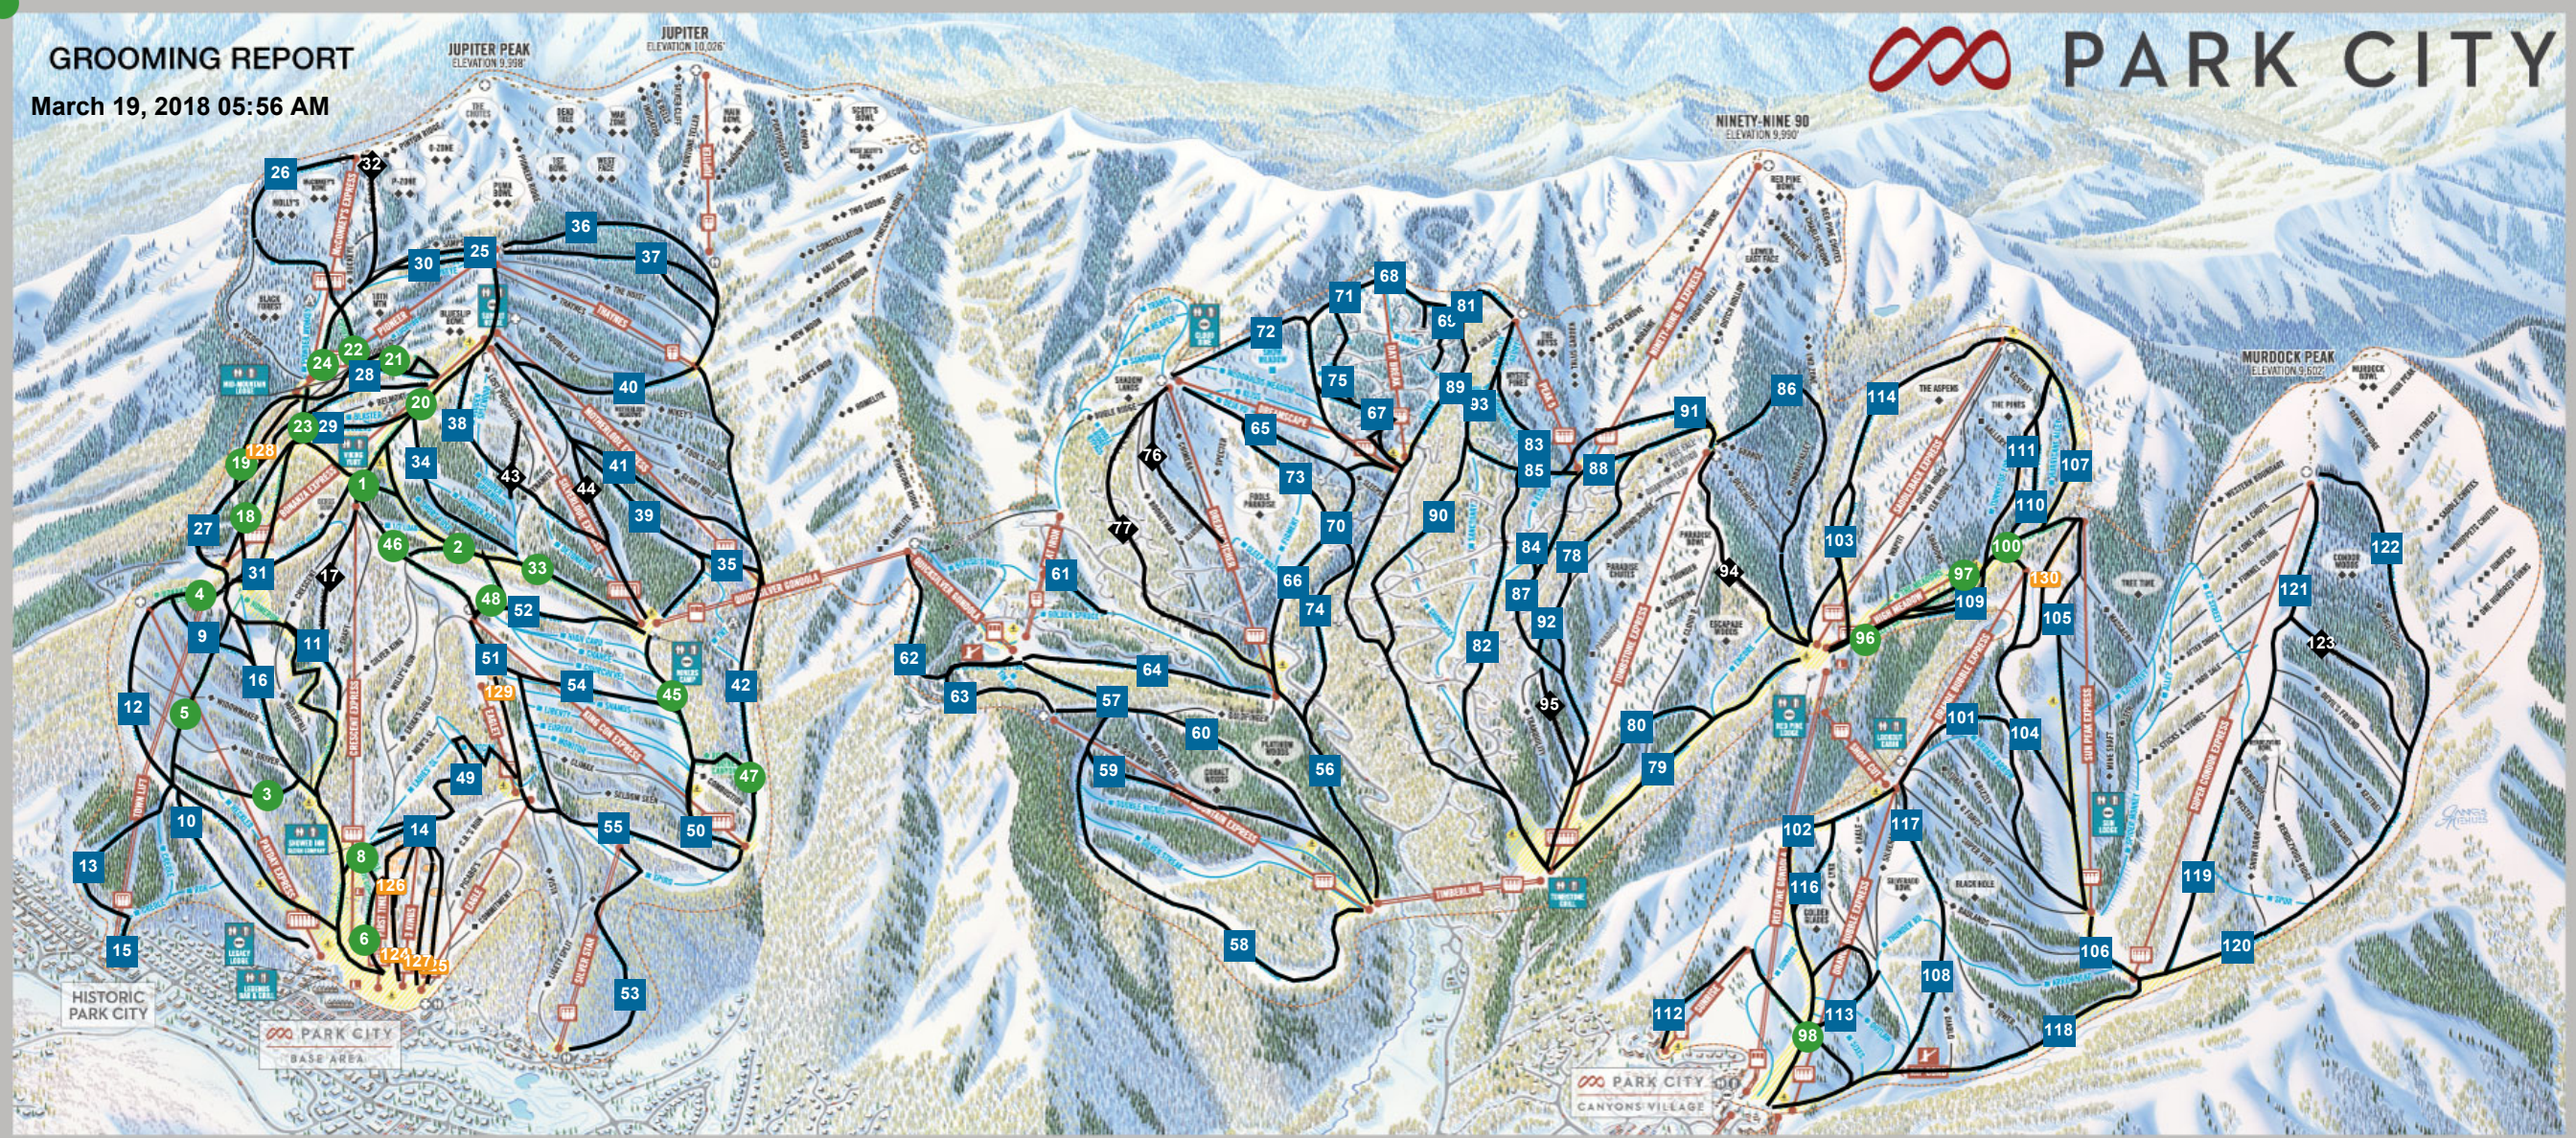

GROOMING REPORT

March 19, 2018 05:56 AM

GROOMED TRAILS

- 1 ● 1/4 Load
- 2 ● 3/4 Load
- 3 ● Blanche
- 4 ● Bonanza Access
- 5 ● Drift
- 6 ● First Time Run
- 7 ● Stope
- 8 ● Turtle Trail
- 9 ● Dividend
- 10 ● King's Crown
- 11 ● Lower Crescent
- 12 ● PayDay Run
- 13 ● Quit 'N Time
- 14 ● Silver Hollow
- 15 ● Town Run
- 16 ● Treasure Hollow
- 17 ◆ Silver Skis
- 18 ● Bonanza
- 19 ● Flat Iron
- 20 ● Homerun (Full)
- 21 ● Mid-Mountain
- 22 ● Mid-Mountain Cutoff
- 23 ● Short Line
- 24 ● Woodside
- 25 ● Comstock
- 26 ● Georgeanna
- 27 ● Jonesy's
- 28 ● Mid-Mountain Meadows
- 29 ● Muckers
- 30 ● Red Fox
- 31 ● Silver Queen
- 32 ◆ Sundog
- 33 ● Claimjumper
- 34 ● Assessment
- 35 ● Carbide Cut
- 36 ● Jupiter Access
- 37 ● Keystone
- 38 ● Mel's Alley
- 39 ● Parley's Park
- 40 ● Single Jack
- 41 ● Sunnyside
- 42 ● Thaynes Canyon
- 43 ◆ Newport
- 44 ◆ Prospector
- 45 ● Broadway
- 46 ● King Con Access
- 47 ● Road to Thaynes Canyon
- 48 ● Rosebud
- 49 ● Gotcha Cut-Off
- 50 ● Hot Spot
- 51 ● King Con Ridge
- 52 ● King Con Run
- 53 ● Silver Star
- 54 ● Sitka
- 55 ● Temptation
- 56 ● Cascade
- 57 ● Chrome Alley
- 58 ● Copperhead
- 59 ● Lead Foot
- 60 ● Mercury
- 61 ● Snowunder
- 62 ● The Highway
- 63 ● Upper White Pine
- 64 ● White Pine
- 65 ● Alpenglow
- 66 ● Apparition
- 67 ● Back Street
- 68 ● Elk Dance
- 69 ● Lazy Day
- 70 ● Mirage
- 71 ● OOO
- 72 ● Panorama
- 73 ● Twilight
- 74 ● White Water
- 75 ● Winter Way
- 76 ◆ Phantasm
- 77 ◆ Pipe Dream
- 78 ● Another World
- 79 ● Chicane
- 80 ● Chicane Bypass
- 81 ● Harmony (Full)
- 82 ● Lower Crowning Glory
- 83 ● Middle Crowning Glory
- 84 ● Peace
- 85 ● Power Alley
- 86 ● Red Pine Road
- 87 ● Rhapsody
- 88 ● Ripsaw
- 89 ● Royal
- 90 ● Serenity
- 91 ● Silver Spur
- 92 ● South Fork
- 93 ● Upper Crowning Glory
- 94 ◆ Sidewinder
- 95 ◆ The Drop
- 96 ● Alley Cat
- 97 ● Meadow Way
- 98 ● Raptor Way
- 99 ● Sweet Pea
- 100 ● Upper Mainline
- 101 ● Boomer
- 102 ● Doc's Run
- 103 ● Easy Way
- 104 ● Echo
- 105 ● Eclipse
- 106 ● Flume
- 107 ● Kokopelli
- 108 ● Lookout Ridge
- 109 ● Mainline
- 110 ● Painted Horse
- 111 ● Pine Draw
- 112 ● Retreat
- 113 ● Road D.O.
- 114 ● Snow Dancer
- 115 ● Sunrise
- 116 ● The Drain
- 117 ● Upper Lookout Ridge
- 118 ● Willow Draw
- 119 ● Apex Ridge
- 120 ● Lower Boa
- 121 ● Upper Apex Ridge
- 122 ● Upper Boa
- 123 ◆ Aplande

TERRAIN PARKS

- 124 ● 3 Kings
- 125 ● Eagle Superpipe
- 126 ● Merrill Mini Halfpipe
- 127 ● Pick 'N Shovel
- 128 ● Little Kings
- 129 ● Pick Axe
- 130 ● Transitions