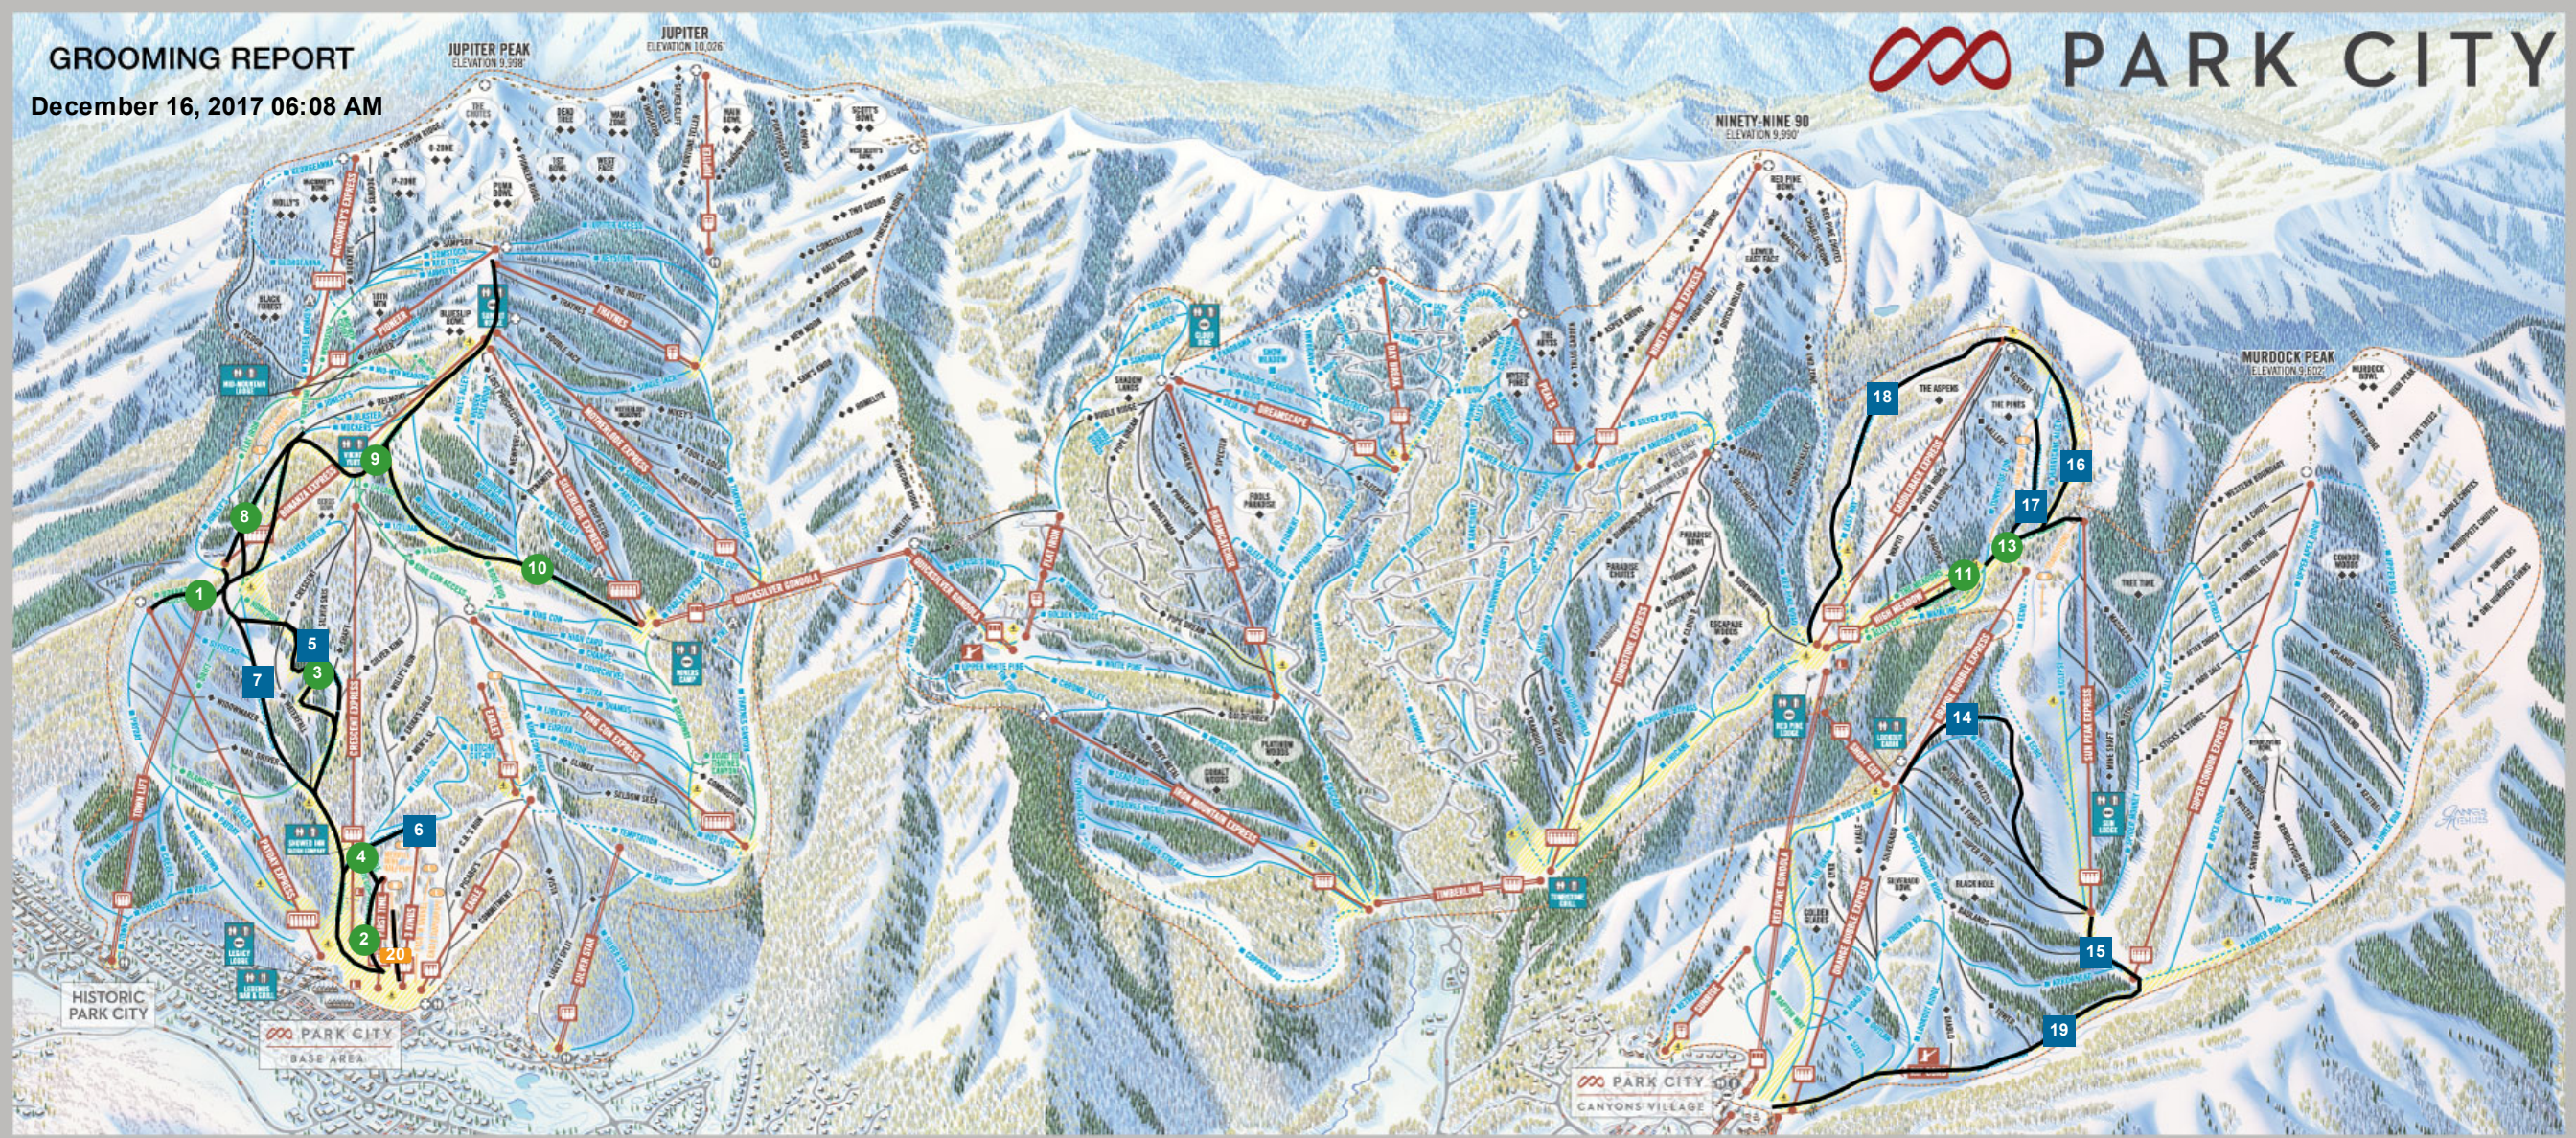

GROOMING REPORT

December 16, 2017 06:08 AM

GROOMED TRAILS

- 1 ● Bonanza Access
- 2 ● First Time Run
- 3 ● Homerun (lower)
- 4 ● Turtle Trail
- 5 ● Lower Crescent
- 6 ● Silver Hollow
- 7 ● Treasure Hollow
- 8 ● Bonanza
- 9 ● Homerun (Upper)
- 10 ● Claimjumper
- 11 ● Meadow Way
- 12 ● Sweet Pea
- 13 ● Upper Mainline
- 14 ● Boomer
- 15 ● Flume
- 16 ● Kokopelli
- 17 ● Painted Horse
- 18 ● Snow Dancer
- 19 ● Willow Draw

TERRAIN PARKS

- 20 ● 3 Kings